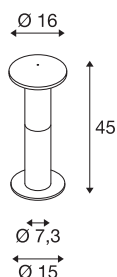

ALPHA MUSHROOM 45

outdoor floor stand, TC-(D,H,T,Q)SE, IP55, stone-grey, Ø/H 16/40 cm, max. 24W

The aluminium-made floor stand of the ALPHA MUSHROOM 40 emits its light via one opalescent mushroom-shaped lamp head made from PC. With protection class IP55, it is suitable for outdoor use. As optional accessories for the colour and size versions available for the luminaire, we offer suitable earth spikes, concrete anchor sets, hanger bolt sets and a connection box for safe electrical connection within the round bollard. Connection is made to the 230V mains voltage.

TECHNICAL DATA

Item no.	228935
Socket	E27
Number of sockets	1
IP Code	IP 55
Impact resistance class	IK 03
Impact resistance	0.35 Joule
Assembly	Surface
Assembly details	Ground, Ground with Acc.
Primary nominal voltage	220-240V ~50/60Hz
Safety class	I
Wattage	24 W
Color	anthracite
Height	40 cm
Diameter	16 cm
Net weight	0.95 kg
Gross weight	1.337 kg
BIG WHITE Page	665

Recommended lamp

1005289	T38 E27 , white LED light, 8W 3000K CRI90 240°
1005307	T45 E27 , white LED light, 13.5W 3000K CRI90 240°

Accessories

228730	CONNECTION BOX , 3-pin, IP68
228712	CONCRETE ANCHOR , for garden lights
228722	EARTH SPIKE , for gar- den luminaires, galvanis- ed steel