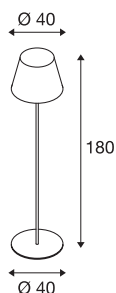

ADEGAN

outdoor floor stand, TC-(D,H,T,Q)SE, IP54, white, max. 24W

Decorative, mobile aluminium-made floor stand with a closed, high-strength lamp shade made from PC. By means of IP54 protection class, solid base plate and connection lead with mains plug, the outdoor fitting available in several colour versions can be used in any place. We additionally offer a suitable earth spike optionally for installation.

TECHNICAL DATA

Item no.	228961
Number of sockets	1
IP Code	IP 54
Impact resistance class	IK 04
Impact resistance	0.5 Joule
Assembly	Mobile
Primary nominal voltage	220-240V ~50/60Hz
Safety class	I
Wattage	24 W
Color	white
Height	180 cm
Diameter	40 cm
Net weight	8.325 kg
Gross weight	10.691 kg