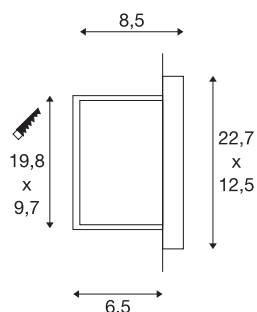

BRICK DOWNUNDER

outdoor recessed wall light, C35, IP44, silver-grey, max. 40W

Wall lamp made from aluminium with indirect and glare-free light emission. Rated IP44, the fitting is suitable for outdoor use. The electrical connection is made via 230V mains supply.

TECHNICAL DATA

Item no.	229062
Socket	E14
Lamp	C35
Number of sockets	1
Lamps included	No
IP Code	IP 44
Impact resistance class	IK 02
Assembly	Recessed
Assembly details	Wall
Number of through-wires	10
Primary nominal voltage	220-240V ~50/60Hz
Safety class	I
Wattage	40 W
Color	grey
Light outlet	direct
Width	22.7 cm
Height	12.5 cm
Depth	8.5 cm
Net weight	0.606 kg
Gross weight	0.695 kg
Shape of cut-out	square
Installation length	9.7 cm

Installation width	19.8 cm
Installation depth	6.5 cm
BIG WHITE Page	827

Recommended lamp

1005285	C35 E14 , Frosted LED light, 4.2W 2700K CRI90 320°
1005284	C35 E14 , transparent LED light, 4.2W 2700K CRI90 320°