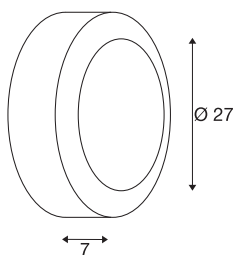

BULAN

outdoor wall and ceiling light, C35, IP44, round, white, frosted glass, max. 60W

Round and aluminium-made wall and ceiling light BULAN which is rated IP44 and thereby suitable for outdoor use. The frosted and glass-made light surface is surrounded by a painted housing. Available in different colour versions, the electrical connection is made directly to 230V mains supply.

TECHNICAL DATA

Item no.	229071
Socket	E14
Number of sockets	1
IP Code	IP 44
Assembly	Surface
Assembly details	Ceiling,Wall
Primary nominal voltage	220-240V ~50/60Hz
Safety class	I
Wattage	60 W
Color	white
Height	7 cm
Diameter	27 cm
Net weight	1.544 kg
Gross weight	1.814 kg
BIG WHITE Page	815