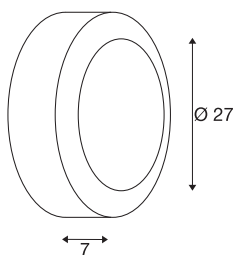

BULAN

outdoor wall and ceiling light, C35, IP44, round, silver-grey, frosted glass, max. 60W

Round and aluminium-made wall and ceiling light BULAN which is rated IP44 and thereby suitable for outdoor use. The frosted and glass-made light surface is surrounded by a painted housing. Available in different colour versions, the electrical connection is made directly to 230V mains supply.

TECHNICAL DATA

Item no.	229072
Socket	E14
Number of sockets	1
IP Code	IP 44
Assembly	Surface
Assembly details	Ceiling, Wall
Primary nominal voltage	220-240V ~50/60Hz
Safety class	I
Wattage	60 W
Color	grey
Height	7 cm
Diameter	27 cm
Net weight	1.69 kg
Gross weight	1.961 kg
BIG WHITE Page	815