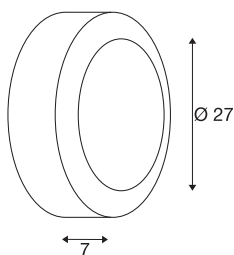

## BULAN

outdoor wall and ceiling light, C35, IP44, round, anthracite, frosted glass, max. 60W

Round and aluminium-made wall and ceiling light BULAN which is rated IP44 and thereby suitable for outdoor use. The frosted and glass-made light surface is surrounded by a painted housing. Available in different colour versions, the electrical connection is made directly to 230V mains supply.

## TECHNICAL DATA

Item no.	229075
Socket	E14
Number of sockets	1
IP Code	IP 44
Assembly	Surface
Assembly details	Ceiling,Wall
Primary nominal voltage	220-240V ~50/60Hz
Safety class	I
Wattage	60 W
Color	anthracite
Height	7 cm
Diameter	27 cm
Net weight	1.504 kg
Gross weight	1.859 kg
BIG WHITE Page	815