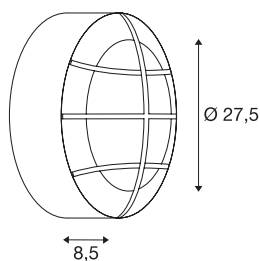

## BULAN GRID

outdoor wall and ceiling light, A60, IP55, round, anthracite, max. 50W, PC cover

Round and aluminium-made wall and ceiling light BULAN GRID, which is rated IP55 and thereby suitable for outdoor use. The opalescent and PC-made illumination surface of the double-headed luminaire is protected by an even-coloured grid. The electrical connection of the luminaire, which comes in various colours, is made directly to the 230V mains supply.

## TECHNICAL DATA

Item no.	229085
Socket	E27
Number of sockets	2
IP Code	IP 55
Assembly	Surface
Assembly details	Ceiling,Wall
Primary nominal voltage	220-240V ~50/60Hz
Safety class	I
Wattage	25 W
Color	anthracite
Height	8.5 cm
Diameter	27.5 cm
Net weight	1.221 kg
Gross weight	1.493 kg
BIG WHITE Page	815