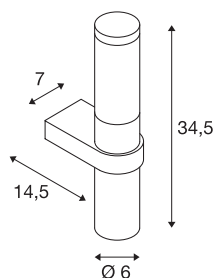

## BIG NAILS

outdoor wall light, TC-(D,H,T,Q)SE, IP44, stainless steel 304, max. 15W

With the stainless steel BIG NAILS wall light, the opalescent PC illumination surface is enclosed by a stainless steel cap. It is suitable for use outdoors thanks to its IP44 protection class. The luminaire is connected to the 230V mains supply. The BIG NAILS series also contains floor stands and can therefore be used universally.

## TECHNICAL DATA

Item no.	229182
Socket	E27
Number of sockets	1
IP Code	IP 44
Assembly	Surface
Assembly details	Wall
Primary nominal voltage	220-240V ~50/60Hz
Safety class	I
Wattage	15 W
Color	stainless steel
Light distribution	rotational symmetric
Light outlet	direct - indirect
Width	7 cm
Height	34.5 cm
Depth	14.5 cm
Net weight	1.506 kg
Gross weight	1.733 kg