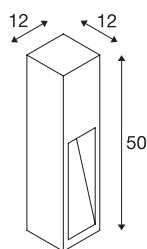

RUSTY SLOT 50

outdoor floor stand, TC-DSE, IP44, rusted steel, L/W/H
12/12/50 cm, max. 11W

The indirectly radiating floor stands of the RUSTY SLOT series convince by their exceptional rust look. This is achieved by a special chemical treatment of the FeCSI steel used. This makes the luminaire a unique piece and an absolutely special feature wherever they are installed. It is suitable for use outdoors thanks to its IP44 protection class. As an option, an earth spike and a connection box for safe electrical connection are available within the square bollard. The connection of the two versions available is made to the 230V mains supply.

TECHNICAL DATA

Item no.	229410
Socket	E27
Number of sockets	1
IP Code	IP 44
Assembly	Surface
Assembly details	Ground
Primary nominal voltage	220-240V ~50/60Hz
Safety class	II
Wattage	11 W
Color	rust
Light distribution	asymmetric
Light outlet	direct
Length	12 cm
Width	12 cm
Height	50 cm
Net weight	12.37 kg
Gross weight	12.816 kg
BIG WHITE Page	641

Recommended lamp

1005290	T38 E27 , white LED light, 8W 4000K CRI90 240°
1005289	T38 E27 , white LED light, 8W 3000K CRI90 240°

Accessories

231230	EARTH SPIKE , for GRA- FIT, RUSTY SLOT, LOGS floor stand, galva- nised steel, length 48cm
228730	CONNECTION BOX , 3-pin, IP68