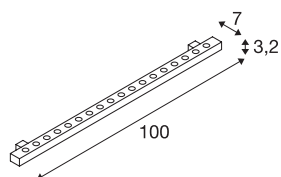

GALEN LED PROFILE

outdoor façade light, LED, 3000K, IP65, 1 m, silver-grey, 25W

Aluminium panel equipped with 18 powerful LEDs for effective lighting. Thanks to the pre-fitted installation bracket, it can be installed directly on the wall, ceiling and floor. With IP65 protection class, the tiltable panel is also suitable for outdoor use. The electrical connection of the panel available in daylight white and warm-white is done using the built-in connection lead to a 24V DC voltage power supply.

TECHNICAL DATA

Item no.	229482
Rotating or tilting	tiltable
IP Code	IP 65
Assembly	Surface
Assembly details	Ceiling,Ground,Wall
Primary nominal voltage	24V
Safety class	III
Wattage	23 W
Minimum ambient temperature	-20 °C
Maximum ambient temperature	45 °C
Lumen	1330 lm
Colour temperature	3000 Kelvin
Beam angle	25 °
Color	grey
CRI	80
LXXBXX data	L70B50
Service life	30000 h
Width	100 cm
Height	3.2 cm
Depth	7 cm
Net weight	1.603 kg
Gross weight	1.897 kg