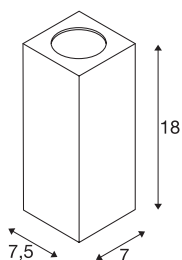

THEO WALL

outdoor wall light, QPAR51, square, silver-grey, max. 35W

Wall light of the THEO series, made from aluminium and glass, with one light outlet. It is suitable for use outdoors thanks to its IP44 protection class. The electrical connection of the luminaire, which comes in three colours, is directly to the 230V mains supply. The THEO series contains other ceiling lights can therefore be used universally.

TECHNICAL DATA

Item no.	229524
Socket	GU10
Number of sockets	1
Number of different light outlets	1
IP Code	IP 44
Assembly	Surface
Assembly details	Wall
Primary nominal voltage	220-240V ~50/60Hz
Safety class	I
Wattage	35 W
Color	grey
Light outlet	direct
Width	7 cm
Height	18 cm
Depth	7.5 cm
Net weight	0.687 kg
Gross weight	0.756 kg
BIG WHITE Page	736