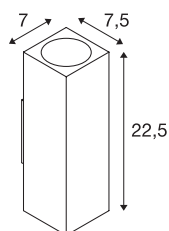

THEO

outdoor wall light, QPAR51, IP44, square, up/down, white, max. 70W

This wall light from the THEO range is made from aluminium and glass, which covers the light bulb. Thanks to the position of the two integrated fittings, the mounted light creates two identical but opposing light cones (UP/-DOWN). Thanks to its IP44 rating, it is suitable for outdoor use. The light is available in a choice of three colours and can be connected to the 230 V mains power supply. The THEO range also includes ceiling lights and so can be used anywhere.

TECHNICAL DATA

Item no.	229531
Socket	GU10
Number of sockets	2
Number of different light outlets	2
IP Code	IP 44
Impact resistance class	IK 02
Impact resistance	0.2 Joule
Assembly	Surface
Assembly details	Wall
Primary nominal voltage	220-240V ~50/60Hz
Safety class	I
Wattage	35 W
Color	white
Light outlet	direct - indirect
Width	7 cm
Height	22.5 cm
Depth	7.5 cm
Net weight	0.837 kg
Gross weight	0.917 kg
BIG WHITE Page	735