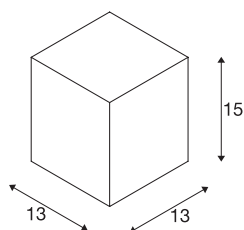

## BIG THEO

outdoor ceiling light, QPAR111, IP44, square, white, max. 75W

The ceiling light of the BIG THEO series is made from aluminium and glass, which covers the lamp. It is suitable for use outdoors thanks to its IP44 protection class. The electrical connection of the luminaire, which comes in various colours, is directly to the 230V mains supply. The BIG THEO series includes alternative wall and ceiling lights with different sockets and can therefore be used universally.

## TECHNICAL DATA

Item no.	229551
Socket	GU10
Lamp	QPAR111
Number of sockets	1
Lamps included	No
IP Code	IP 44
Assembly	Surface
Assembly details	Ceiling
Primary nominal voltage	220-240V ~50/60Hz
Safety class	I
Wattage	75 W
Color	white
Light outlet	direct
Length	13 cm
Width	13 cm
Height	15 cm
Net weight	1.006 kg
Gross weight	1.183 kg
BIG WHITE Page	797