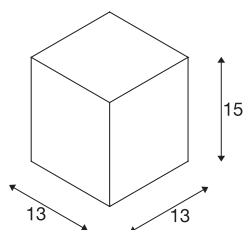

## BIG THEO

outdoor ceiling light, QPAR111, IP44, square, silver-grey, max. 75W

The ceiling light of the BIG THEO series is made from aluminium and glass, which covers the lamp. It is suitable for use outdoors thanks to its IP44 protection class. The electrical connection of the luminaire, which comes in various colours, is directly to the 230V mains supply. The BIG THEO series includes alternative wall and ceiling lights with different sockets and can therefore be used universally.

## TECHNICAL DATA

Item no.	229554
Socket	GU10
Lamp	QPAR111
Number of sockets	1
Lamps included	No
IP Code	IP 44
Assembly	Surface
Assembly details	Ceiling
Primary nominal voltage	220-240V ~50/60Hz
Safety class	I
Wattage	75 W
Color	grey
Light outlet	direct
Length	13 cm
Width	13 cm
Height	15 cm
Net weight	1.005 kg
Gross weight	1.181 kg
BIG WHITE Page	797