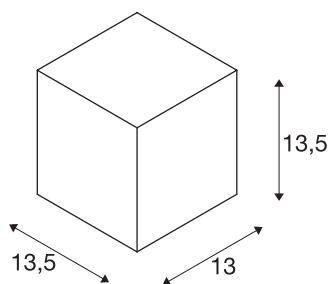

## BIG THEO WALL

outdoor wall light, QPAR111, IP44, square, white, max. 75W

Wall light of the BIG THEO series is made from aluminium and glass, which covers the lamp. It is suitable for use outdoors thanks to its IP44 protection class. The electrical connection of the luminaire, which comes in various colours, is directly to the 230V mains supply. The BIG THEO series includes alternative wall and ceiling lights with different sockets and can therefore be used universally.

## TECHNICAL DATA

Item no.	229561
Lamp	QPAR111
Number of sockets	1
Lamps included	No
Number of different light outlets	1
IP Code	IP 44
Assembly	Surface
Assembly details	Wall
Primary nominal voltage	220-240V ~50/60Hz
Safety class	I
Wattage	75 W
Color	white
Light outlet	direct
Width	13 cm
Height	13.5 cm
Depth	13.5 cm
Net weight	1.021 kg
Gross weight	1.195 kg