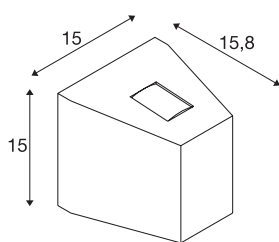

OUT-BEAM

outdoor wall light, LED, 3000K, beam up/flood down, anthracite

The OUT BEAM series LED wall light, available in single-headed and double-headed versions, was designed especially as an architectural accent illumination. The LED light sources lie opposite each other and are covered by glass, they produce a narrow and a wide beam respectively and thus create the special up/down effect. Thanks to its IP44 protection class, the luminaire is suitable for outdoor use. The electrical connection of the luminaire is made directly to the 230V mains supply thanks to the built-in LED driver. The OUT BEAM series also includes wall lights for halogen lamps.

TECHNICAL DATA

Item no.	229665
Number of different light outlets	2
IP Code	IP 44
Impact resistance class	IK 03
Assembly	Surface
Assembly details	Wall
Primary nominal voltage	220-240V ~50/60Hz
Secondary power / voltage	500 mA
Safety class	I
Wattage	18 W
Minimum ambient temperature	-20 °C
Maximum ambient temperature	35 °C
Stroboscopic effect (SVM)	0.01
Lumen	740 lm
Colour temperature	3000 Kelvin
Beam angle	80 °
Color	anthracite
CRI	80
LXXBXX data	L70B50
Service life	25000 h
Width	15 cm
Height	15 cm

Light Source

916409	
916416	

Depth	15.8 cm
Net weight	1.556 kg
Gross weight	1.779 kg
BIG WHITE Page	775