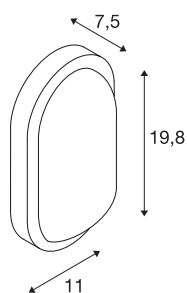

TERANG 2

outdoor wall and ceiling light, LED, 3000K, IP44, oval, anthracite, 11W

A new interpretation of the classical construction luminaires for wall and ceiling mounting with a pre-installed powerful LED module. Available with housing colours of white, silver-grey, anthracite and rust, the TERANG 2 XL has frosted round glass, which guarantees homogeneous distribution of its light. With protection class IP44, this luminaire is also designed for use outdoors. Thanks to its pre-installed LED driver, the TERANG 2 is ready for direct connection to a 230V mains supply.

TECHNICAL DATA

Item no.	229935
IP Code	IP 44
Impact resistance class	IK 03
Impact resistance	0.2 Joule
Assembly	Surface
Assembly details	Ceiling,Wall
Primary nominal voltage	220-240V ~50/60Hz
Safety class	I
Wattage	11 W
Minimum ambient temperature	-20 °C
Maximum ambient temperature	45 °C
Stroboscopic effect (SVM)	3.6
Lumen	830 lm
Colour temperature	3000 Kelvin
Beam angle	120 °
Color	anthracite
CRI	80
LXXBXX data	L70B50
Service life	20000 h
Width	19.8 cm
Height	11 cm
Depth	7.5 cm

Light Source

954795	
--------	---

Net weight	0.452 kg
Gross weight	0.555 kg
BIG WHITE Page	817