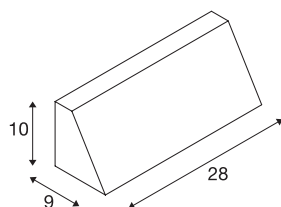

PEMA

outdoor wall light, TC-(D,H,T,Q)SE, IP65, rectangular, black, max. 15W

The single-headed PEMA wall light consists of painted aluminium and glass, which covers the lamp. It is protection class IP65 and suitable for outdoor use. The electrical connection of the luminaire, which comes in various colours, is made directly to the 230V mains supply.

TECHNICAL DATA

Item no.	230030
Socket	E27
Number of sockets	1
IP Code	IP 65
Assembly	Surface
Assembly details	Wall
Number of through-wires	20
Primary nominal voltage	220-240V ~50/60Hz
Safety class	I
Wattage	15 W
Maximum ambient temperature	40 °C
Color	black
Width	28 cm
Height	10 cm
Depth	9 cm
Net weight	1.077 kg
Gross weight	1.208 kg
BIG WHITE Page	759