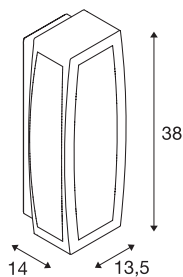

## MERIDIAN BOX

outdoor wall light, TC-(D,H,T,Q)SE, IP54, silver-grey, max. 20W

Aluminium-made wall and ceiling light of the MERIDIAN series with opal PC light surface. Available in different colour versions, its IP54 rating makes MERIDIAN suitable for outdoor use. The electrical connection is made directly to 230V mains supply. The MERIDIAN series further includes alternative wall luminaires in various designs.

## TECHNICAL DATA

Item no.	230044
Socket	E27
Number of sockets	1
IP Code	IP 54
Impact resistance class	IK 02
Impact resistance	0.2 Joule
Assembly	Surface
Assembly details	Ceiling,Wall
Primary nominal voltage	220-240V ~50/60Hz
Safety class	I
Wattage	25 W
Minimum ambient temperature	-20 °C
Maximum ambient temperature	45 °C
Color	grey
Light distribution	symmetric
Light outlet	direct - indirect
Width	13.5 cm
Height	38 cm
Depth	14 cm
Net weight	1.661 kg
Gross weight	1.871 kg
BIG WHITE Page	746