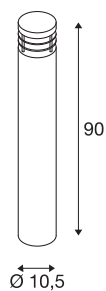

## VAP SLIM 90

outdoor floor stand, TC-TSE, IP44, brushed stainless steel, Ø/H 10/90 cm, max. 20W

Round floor stand of the VAP SLIM series made from weather-resistant stainless steel for direct connection to the 230V mains supply. It is protection class IP44 and suitable for outdoor use. An earth spike as well as a concrete anchor set are available as an option for simplified installation. Other sizes are available as a supplement to the series.

## TECHNICAL DATA

Item no.	230069
Socket	E27
Number of sockets	1
IP Code	IP 44
Assembly	Surface
Assembly details	Ground
Primary nominal voltage	220-240V ~50/60Hz
Safety class	I
Wattage	20 W
Color	stainless steel
Light distribution	asymmetric
Light outlet	direct - indirect
Height	90 cm
Diameter	10.5 cm
Net weight	3.117 kg
Gross weight	3.41 kg
BIG WHITE Page	671

## Accessories

230061	CONCRETE ANCHOR SET , for VAP SLIM 30/60/90, VAP and BER- RA
230060	EARTH SPIKE , for VAP SLIM 30/60/90, VAP, BERRA and SITRA, gal- vanised steel