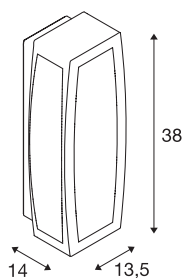

MERIDIAN BOX

outdoor wall light, TC-(D,H,T,Q)SE, IP54, silver-grey, max. 20W, with sensor

The aluminium MERIDIAN series wall light is equipped with a hidden microwave motion detector. The lighting duration, the intensity and the detection area can be specifically set by the user during the installation. With protection class IP54, the luminaire is available in several colour versions and is suitable for outdoor use. The electrical connection is made directly to the 230V mains supply. The MERIDIAN series also includes alternative wall lights of different designs.

TECHNICAL DATA

Item no.	230084
Socket	E27
Number of sockets	1
IP Code	IP 54
Assembly	Surface
Assembly details	Wall
Primary nominal voltage	220-240V ~50/60Hz
Safety class	I
Wattage	25 W
Color	grey
Light distribution	symmetric
Light outlet	direct - indirect
Width	13.5 cm
Height	38 cm
Depth	14 cm
Net weight	1.747 kg
Gross weight	1.969 kg
BIG WHITE Page	747