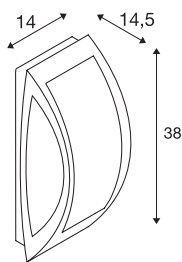

TECHNICAL DATA

Item no.	230444
Socket	E27
Number of sockets	1
IP Code	IP 54
Impact resistance class	IK 03
Impact resistance	0.35 Joule
Assembly	Surface
Assembly details	Ceiling,Wall
Primary nominal voltage	220-240V ~50/60Hz
Safety class	I
Wattage	25 W
Minimum ambient temperature	-20 °C
Maximum ambient temperature	45 °C
Color	grey
Light distribution	symmetric
Light outlet	direct - indirect
Width	14 cm
Height	38 cm
Depth	14.5 cm
Net weight	1.251 kg
Gross weight	1.467 kg
BIG WHITE Page	746