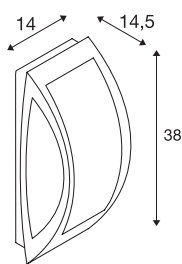

## MERIDIAN 2

outdoor wall and ceiling light, TC-(D,H,T,Q)SE, IP54, anthracite, max. 25W

Aluminium-made wall and ceiling light of the MERIDIAN series with opalescent polycarbonate illumination surface. With protection class IP54, the luminaire is available in several colour versions and is suitable for outdoor use. The electrical connection is made directly to the 230V mains supply. The MERIDIAN series also includes alternative wall lights of different designs.

## TECHNICAL DATA

Item no.	230445
Socket	E27
Number of sockets	1
IP Code	IP 54
Impact resistance class	IK 03
Impact resistance	0.35 Joule
Assembly	Surface
Assembly details	Ceiling,Wall
Primary nominal voltage	220-240V ~50/60Hz
Safety class	I
Wattage	25 W
Minimum ambient temperature	-20 °C
Maximum ambient temperature	45 °C
Color	anthracite
Light distribution	symmetric
Light outlet	direct - indirect
Width	14 cm
Height	38 cm
Depth	14.5 cm
Net weight	1.23 kg
Gross weight	1.43 kg
BIG WHITE Page	746