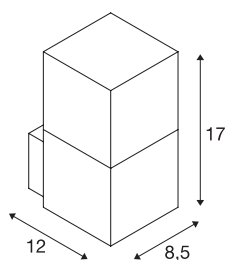

GRAFIT WL

outdoor wall light, TC-DSE, IP44, anthracite, energy-saving lamp, max. 11W

The aluminium-made wall light GRAFHIT WL convinces by its special effect. The lamp shades are made from frosted plastic held in smoked-grey glass look, that disappears in the on mode. Thereby, the fitting visually comes in two different forms. It is suitable for use outdoors thanks to its IP44 protection class. The GRAFIT series also contains floor stands and can therefore be used universally.

TECHNICAL DATA

Item no.	231205
Socket	E27
Lamp	TC-DSE
Number of sockets	1
Lamps included	No
IP Code	IP 44
Assembly	Surface
Assembly details	Wall
Primary nominal voltage	220-240V ~50/60Hz
Safety class	I
Wattage	11 W
Minimum ambient temperature	-20 °C
Maximum ambient temperature	45 °C
Color	anthracite
Light distribution	rotational symmetric
Light outlet	direct - indirect
Width	8.5 cm
Height	17 cm
Depth	11.5 cm
Net weight	0.565 kg
Gross weight	0.691 kg
BIG WHITE Page	743