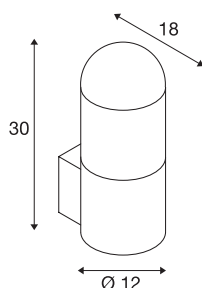

C-POL WALL

outdoor wall light, TC-(D,H,T,Q)SE, IP54, anthracite, max. 24W

The C-POL WALL wall light made from aluminium provides glare-free illumination by the construction of the incorporated grid. It is suitable for use outdoors thanks to its IP44 protection class. The C-POL series also contains a floor stand and can therefore be used universally.

TECHNICAL DATA

Item no.	231465
Socket	E27
Number of sockets	1
IP Code	IP 54
Assembly	Surface
Assembly details	Wall
Primary nominal voltage	220-240V ~50/60Hz
Safety class	I
Wattage	24 W
Color	anthracite
Light distribution	symmetric
Light outlet	direct - indirect
Width	12 cm
Height	30 cm
Depth	18 cm
Net weight	1.648 kg
Gross weight	1.826 kg