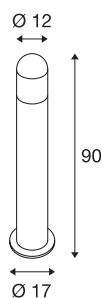

C-POL

outdoor floor stand, TC-(D,H,T,Q)SE, IP54, anthracite, max. 24W

The C-POL series floor stand made from aluminium provides glare-free illumination by the construction of the incorporated grid. It is suitable for use outdoors thanks to its IP44 protection class. The C-POL series also contains a wall light and can therefore be used universally. As an option a connection box for safe electrical connection to the round luminaire upright, is available. The connection of the luminaire is made to the 230V mains supply.

TECHNICAL DATA

Item no.	231475
Socket	E27
Number of sockets	1
IP Code	IP 54
Impact resistance class	IK 03
Assembly	Surface
Assembly details	Ground
Primary nominal voltage	220-240V ~50/60Hz
Safety class	I
Wattage	24 W
Color	anthracite
Light distribution	symmetric
Light outlet	direct - indirect
Height	90 cm
Diameter	12 cm
Net weight	3.01 kg
Gross weight	3.788 kg
BIG WHITE Page	672

Recommended lamp

1005289	T38 E27 , white LED light, 8W 3000K CRI90 240°
1005307	T45 E27 , white LED light, 13.5W 3000K CRI90 240°

Accessories

228730	CONNECTION BOX , 3-pin, IP68
--------	---------------------------------