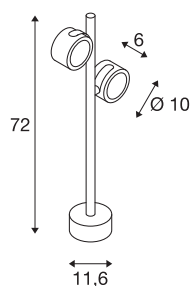

SITRA SL 360

outdoor floor stand, double-headed, TCR-TSE, IP44, anthracite, max. 18W

This floor lamp SITRA SL 360 is made from aluminium and is suitable for almost all outdoor lighting requirements by two incorporated, multi-directional adjustable lamp heads and IP44 rating. An earth spike is available as an option for simplified installation. The electrical connection of the two colour versions available is made directly to the 230V mains supply. The SITRA SL 360 also includes wall, ceiling and spike lamps and can therefore be used universally.

TECHNICAL DATA

Item no.	231505
Socket	GX53
Number of sockets	2
Tilt range	90 °
Horizontal rotation range	90 °
Rotating or tilting	rotary Bar and tiltable
IP Code	IP 44
Assembly	Surface
Assembly details	Ground
Primary nominal voltage	220-240V ~50/60Hz
Safety class	I
Wattage	9 W
Color	anthracite
Light outlet	direct
Length	28 cm
Width	11.6 cm
Height	72 cm
Net weight	1.862 kg
Gross weight	2.751 kg
BIG WHITE Page	685

Accessories

230060	EARTH SPIKE , for VAP SLIM 30/60/90, VAP, BERRA and SITRA, galvanised steel
--------	---