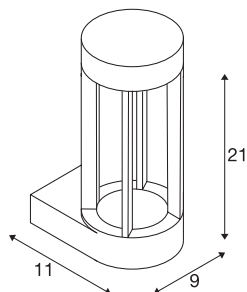

## SLOTS WALL

outdoor wall light, LED, 3000K, anthracite, 4.5 W

In the SLOTS WALL wall light made from aluminium, the incorporated COB LED module generates an indirectly radiating, warm white light. With protection class IP44, it is suitable for outdoor use. The luminaire is ready to be connected directly to the 230V mains supply.

## TECHNICAL DATA

Item no.	231805
IP Code	IP 44
Assembly	Surface
Assembly details	Wall
Primary nominal voltage	220-240V ~50/60Hz
Safety class	I
Wattage	4.5 W
Minimum ambient temperature	-20 °C
Maximum ambient temperature	50 °C
Level of inrush current	3 A
Duration of inrush current	400 µs
Stroboscopic effect (SVM)	0.01
Lumen	140 lm
Colour temperature	3000 Kelvin
Color	anthracite
CRI	80
LXXBXX data	L70B50
Service life	25000 h
Height	21 cm
Depth	11 cm
Diameter	9 cm
Net weight	0.856 kg

## Light Source

1100376		<b>Gross weight</b>	1.038 kg
		<b>BIG WHITE Page</b>	768