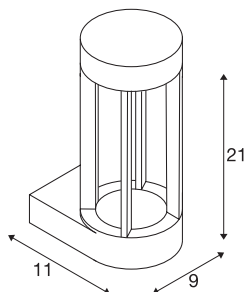

## SLOTS WALL

outdoor wall light, LED, 3000K, rust, 4.5 W

In the SLOTS WALL wall light made from aluminium, the incorporated COB LED module generates an indirectly radiating, warm white light. With protection class IP44, it is suitable for outdoor use. The luminaire is ready to be connected directly to the 230V mains supply.

## TECHNICAL DATA

Item no.	231807
IP Code	IP 44
Assembly	Surface
Assembly details	Wall
Primary nominal voltage	220-240V ~50/60Hz
Safety class	I
Wattage	4.5 W
Minimum ambient temperature	-20 °C
Maximum ambient temperature	50 °C
Level of inrush current	3 A
Duration of inrush current	400 µs
Stroboscopic effect (SVM)	0.01
Lumen	140 lm
Colour temperature	3000 Kelvin
Color	rust
LXXBXX data	L70B50
Service life	25000 h
Height	21 cm
Depth	11 cm
Diameter	9 cm
Net weight	0.877 kg
Gross weight	1.066 kg

## Light Source

1100376

BIG WHITE Page

768