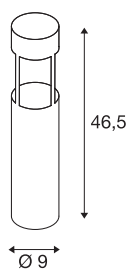

SLOTS 45

outdoor floor stand, LED, 3000K, anthracite, Ø/H 9/46.5 cm, max. 4.5W

In the SLOTS 45 floor stand made from aluminium, the incorporated COB LED module generates an indirectly radiating warm white light. With protection class IP44, it is suitable for outdoor use. As an option, a screw set as well as a connection box for safe electrical connection is available within the round bollard. A concrete anchor set is included.

TECHNICAL DATA

Item no.	231815
IP Code	IP 44
Assembly	Surface
Assembly details	Ground
Primary nominal voltage	220-240V ~50/60Hz
Safety class	I
Wattage	4.5 W
Minimum ambient temperature	-20 °C
Maximum ambient temperature	45 °C
Level of inrush current	3 A
Duration of inrush current	400 µs
Stroboscopic effect (SVM)	0.01
Lumen	200 lm
Colour temperature	3000 Kelvin
Beam angle	68 °
Color	anthracite
CRI	80
LXXBXX data	L70B50
Service life	25000 h
Height	46.5 cm
Diameter	9 cm
Net weight	1.329 kg

Light Source

1100376		Gross weight	1.619 kg
		BIG WHITE Page	675