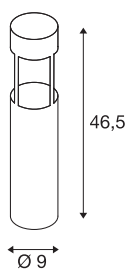

SLOTS 45

outdoor floor stand, LED, 3000K, rust, Ø/H 9/46.5 cm, 4.5W

In the SLOTS 45 floor stand made from aluminium, the incorporated COB LED module generates an indirectly radiating warm white light. With protection class IP44, it is suitable for outdoor use. As an option, a screw set as well as a connection box for safe electrical connection is available within the round bollard. A concrete anchor set is included.

TECHNICAL DATA

Item no.	231817
IP Code	IP 44
Assembly	Surface
Assembly details	Ground
Primary nominal voltage	220-240V ~50/60Hz
Safety class	I
Wattage	4.5 W
Minimum ambient temperature	-20 °C
Maximum ambient temperature	45 °C
Level of inrush current	3 A
Duration of inrush current	400 µs
Stroboscopic effect (SVM)	0.01
Lumen	200 lm
Colour temperature	3000 Kelvin
Beam angle	68 °
Color	rust
LXXBXX data	L70B50
Service life	25000 h
Height	46.5 cm
Diameter	9 cm
Net weight	1.312 kg
Gross weight	1.615 kg