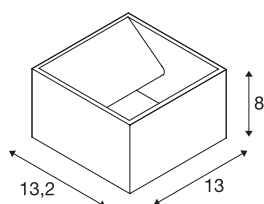

LOGS WALL

outdoor wall light, LED, 3000K, IP44, square, white, 8W

The indirect LED wall luminaire LOGS WALL is made from aluminium and equipped with a high-performance planar LED. Depending on the version various housing colours are available. The required driver for direct connection to 230V mains supply is included in each package. In addition, the installation can be extended by floor lamps of the series.

TECHNICAL DATA

Item no.	232101
IP Code	IP 65
Impact resistance class	IK 04
Assembly	Surface
Assembly details	Wall
Primary nominal voltage	220-240V ~50/60Hz
Secondary power / voltage	500 mA
Safety class	I
Wattage	9.5 W
Maximum ambient temperature	40 °C
Level of inrush current	4.7 A
Duration of inrush current	30 µs
Stroboscopic effect (SVM)	0.01
Lumen	800 lm
Colour temperature	3000 Kelvin
Color	white
CRI	80
LXXBXX data	L70B50
Service life	40000 h
Width	13 cm
Height	8 cm
Depth	13.2 cm

Light Source

916376		Net weight	0.935 kg
		Gross weight	1.196 kg
		BIG WHITE Page	775