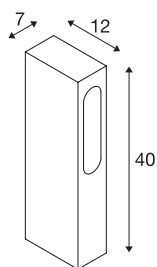

SLOTBOX 40

outdoor floor stand, LED, 3000K, IP44, square, anthracite, L/W/H 12/7/40, 4W

The indirect floor luminaire SLOTBOX 40 convinces with an extraordinary appearance. Equipped with a high-quality, warm white LED, it provides a perfect mix of efficiency and strong design character. It is suitable for use outdoors thanks to its IP44 protection class. A concrete-anchor-set for the secure mounting is included. Thanks to the incorporated LED driver, the electrical connection of both versions is made directly to 230V mains supply.

TECHNICAL DATA

Item no.	232135
IP Code	IP 44
Impact resistance class	IK 04
Impact resistance	0.5 Joule
Assembly	Surface
Assembly details	Ground
Primary nominal voltage	100-277V ~50/60Hz
Secondary power / voltage	700 mA
Safety class	II
Wattage	8 W
Minimum ambient temperature	-20 °C
Maximum ambient temperature	30 °C
Level of inrush current	5 A
Duration of inrush current	25 µs
Stroboscopic effect (SVM)	0.02
Lumen	160 lm
Colour temperature	3000 Kelvin
Color	anthracite
LXXBXX data	L70B50
Service life	35000 h
Length	7 cm
Width	12 cm

Light Source

916530	
--------	---

Accessories

228730	CONNECTION BOX , 3-pin, IP68
--------	---------------------------------

Height	40 cm
Net weight	1.563 kg
Gross weight	1.851 kg
BIG WHITE Page	678