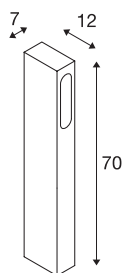

SLOTBOX 70

outdoor floor stand, LED, 3000K, IP44, square, anthracite, L/W/H 12/7/70, 4W

The indirect floor luminaire SLOTBOX 70 convinces with an extraordinary appearance. Equipped with a high-quality, warm white LED, it provides a perfect mix of efficiency and strong design character. It is suitable for use outdoors thanks to its IP44 protection class. A concrete-anchor-set for the secure mounting is included. Thanks to the incorporated LED driver, the electrical connection of both versions is made directly to 230V mains supply.

TECHNICAL DATA

Item no.	232145
IP Code	IP 44
Impact resistance class	IK 04
Impact resistance	0.5 Joule
Assembly	Surface
Assembly details	Ground
Primary nominal voltage	100-277V ~50/60Hz
Secondary power / voltage	700 mA
Safety class	II
Wattage	8.7 W
Minimum ambient temperature	-20 °C
Maximum ambient temperature	30 °C
Level of inrush current	5 A
Duration of inrush current	25 µs
Stroboscopic effect (SVM)	0.02
Lumen	160 lm
Colour temperature	3000 Kelvin
Color	anthracite
LXXBXX data	L70B50
Service life	35000 h
Length	7 cm
Width	12 cm

Light Source

916530	
--------	---

Accessories

228730	CONNECTION BOX , 3-pin, IP68
--------	---------------------------------

Height	70 cm
Net weight	2.239 kg
Gross weight	2.676 kg
BIG WHITE Page	678