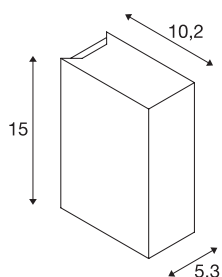

QUAD 2 XL

wall light, LED, 3000K, IP44, square, up/down, anthracite, 3.2W

The QUAD 2 XL wall light is available in several colours, and fitted with a powerful, warm white LED. The electrical connection of the aluminium luminaire is made directly to the 230V mains supply using the built-in driver. Thanks to its IP44 protection class, the luminaire is suitable for outdoor use.

TECHNICAL DATA

Item no.	232445
Number of different light outlets	2
IP Code	IP 44
Assembly	Surface
Assembly details	Wall
Primary nominal voltage	100-277V ~50/60Hz
Secondary power / voltage	350 mA
Safety class	I
Wattage	8 W
Minimum ambient temperature	-20 °C
Maximum ambient temperature	40 °C
Level of inrush current	5 A
Duration of inrush current	25 µs
Stroboscopic effect (SVM)	0.01
Lumen	520 lm
Colour temperature	3000 Kelvin
Beam angle	110 °
Color	anthracite
LXXBXX data	L70B50
Service life	30000 h
Width	5.3 cm
Height	15 cm

Light Source

916530	
--------	---

Depth	10.2 cm
Net weight	0.999 kg
Gross weight	1.062 kg
BIG WHITE Page	753