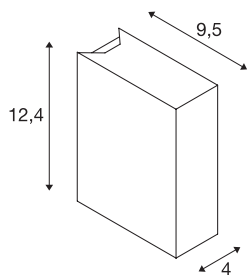

## QUAD 2

wall light, LED, 3000K, IP44, square, up/down, white, 6W

The QUAD 2 wall light is available in several colours, and fitted with a powerful, warm white LEDs. The two oppositely arranged light sources create two similar light beams (UP/DOWN). The electrical connection of the aluminium luminaire is made directly to the 230V mains supply using the built-in driver. Thanks to its IP44 protection class, the luminaire is suitable for outdoor use.

## TECHNICAL DATA

Item no.	232471
Number of different light outlets	2
IP Code	IP 44
Assembly	Surface
Assembly details	Wall
Primary nominal voltage	100-277V ~50/60Hz
Secondary power / voltage	700 mA
Safety class	I
Wattage	6.4 W
Minimum ambient temperature	-20 °C
Maximum ambient temperature	50 °C
Level of inrush current	5 A
Duration of inrush current	25 µs
Stroboscopic effect (SVM)	0.02
Lumen	250 lm
Colour temperature	3000 Kelvin
Beam angle	60 °
Color	white
LXXBXX data	L70B50
Service life	30000 h
Width	4 cm
Height	12.4 cm

## Light Source

916521	 The logo for AGG, consisting of the letters 'A' and 'G' stacked vertically in a white box, followed by a red arrow pointing to the right containing the letter 'G'.
<b>Depth</b>	9.5 cm
<b>Net weight</b>	0.647 kg
<b>Gross weight</b>	0.7 kg