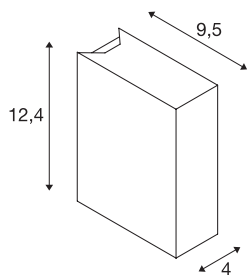

QUAD 2

wall light, LED, 3000K, IP44, square, up/down, anthracite, 6W

The QUAD 2 wall light is available in several colours, and fitted with a powerful, warm white LEDs. The two oppositely arranged light sources create two similar light beams (UP/DOWN). The electrical connection of the aluminium luminaire is made directly to the 230V mains supply using the built-in driver. Thanks to its IP44 protection class, the luminaire is suitable for outdoor use.

TECHNICAL DATA

Item no.	232475
Number of different light outlets	2
IP Code	IP 44
Assembly	Surface
Assembly details	Wall
Primary nominal voltage	100-277V ~50/60Hz
Secondary power / voltage	700 mA
Safety class	I
Wattage	6.4 W
Minimum ambient temperature	-20 °C
Maximum ambient temperature	50 °C
Level of inrush current	5 A
Duration of inrush current	25 µs
Stroboscopic effect (SVM)	0.02
Lumen	250 lm
Colour temperature	3000 Kelvin
Beam angle	60 °
Color	anthracite
LXXBXX data	L70B50
Service life	30000 h
Width	4 cm
Height	12.4 cm

Light Source

916521	 The logo for AGG, consisting of the letters 'A' and 'G' stacked vertically in a white font inside a red square, with a white arrow pointing to the right.
Depth	9.5 cm
Net weight	0.648 kg
Gross weight	0.699 kg