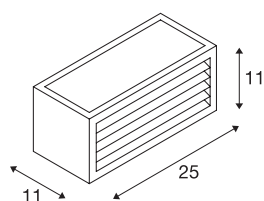

BOX-L

outdoor wall light, TC-(D,H,T,Q)SE, IP44, square, anthracite, max. 18W

Single-headed BOX-L wall light consists of painted aluminium and frosted acrylic, which covers the three light outlets. It is protection class IP44 and suitable for outdoor use. The electrical connection of the luminaire, which comes in various colours, is made directly to the 230V mains supply.

TECHNICAL DATA

Item no.	232495
Socket	E27
Number of sockets	1
Number of different light outlets	2
IP Code	IP 54
Assembly	Surface
Assembly details	Wall
Primary nominal voltage	220-240V ~50/60Hz
Safety class	I
Wattage	18 W
Color	anthracite
Light distribution	symmetric
Light outlet	direct - indirect
Width	25 cm
Height	11 cm
Depth	11 cm
Net weight	1.144 kg
Gross weight	1.264 kg
BIG WHITE Page	773