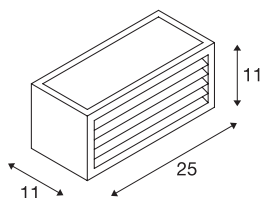

## BOX-L

outdoor wall light, TC-(D,H,T,Q)SE, IP44, square, rust, max. 18W

Single-headed BOX-L wall light consists of painted aluminium and frosted acrylic, which covers the three light outlets. It is protection class IP44 and suitable for outdoor use. The electrical connection of the luminaire, which comes in various colours, is made directly to the 230V mains supply.

## TECHNICAL DATA

Item no.	232497
Socket	E27
Number of sockets	1
Number of different light outlets	2
IP Code	IP 54
Assembly	Surface
Assembly details	Wall
Primary nominal voltage	220-240V ~50/60Hz
Safety class	I
Wattage	18 W
Color	rust
Light distribution	symmetric
Light outlet	direct - indirect
Width	25 cm
Height	11 cm
Depth	11 cm
Net weight	1.133 kg
Gross weight	1.257 kg
BIG WHITE Page	773