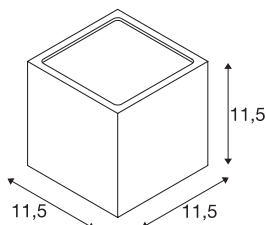

SITRA CUBE

outdoor wall light, TCR-TSE, IP44, white, max. 18W

Cube-shaped wall light SITRA CUBE made from painted aluminium. Thanks to the position of the two sockets which are fitted, the mounted luminaire produces two equal but opposite cones of light (UP/DOWN). With protection class IP44 it is suitable for outdoor use. The electrical connection of the luminaire, which comes in various colours, is directly to the 230V mains supply.

TECHNICAL DATA

Item no.	232531
Socket	GX53
Lamp	TCR-TSE
Number of sockets	2
Lamps included	No
Number of different light outlets	2
IP Code	IP 44
Assembly	Surface
Assembly details	Wall
Primary nominal voltage	220-240V ~50/60Hz
Safety class	I
Wattage	9 W
Color	white
Light outlet	direct - indirect
Width	10.8 cm
Height	11.5 cm
Depth	11 cm
Net weight	1.228 kg
Gross weight	1.303 kg
BIG WHITE Page	741