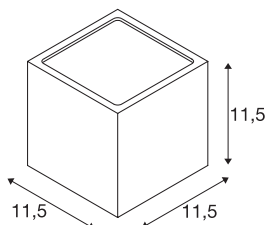

## SITRA CUBE

outdoor wall light, TCR-TSE, IP44, rust, max. 18W

Cube-shaped wall light SITRA CUBE made from painted aluminium. Thanks to the position of the two sockets which are fitted, the mounted luminaire produces two equal but opposite cones of light (UP/DOWN). With protection class IP44 it is suitable for outdoor use. The electrical connection of the luminaire, which comes in various colours, is directly to the 230V mains supply.

## TECHNICAL DATA

Item no.	232537
Socket	GX53
Lamp	TCR-TSE
Number of sockets	2
Lamps included	No
Number of different light outlets	2
IP Code	IP 44
Assembly	Surface
Assembly details	Wall
Primary nominal voltage	220-240V ~50/60Hz
Safety class	I
Wattage	9 W
Color	rust
Light outlet	direct - indirect
Width	10.8 cm
Height	11.5 cm
Depth	11 cm
Net weight	1.213 kg
Gross weight	1.289 kg
BIG WHITE Page	741