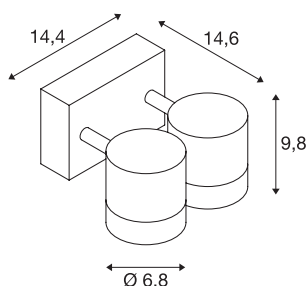

## MYRA WALL

outdoor wall and ceiling light, double-headed, QPAR-51, IP55, silver-grey, max.100W

The wall and ceiling light of the MYRA series is made from painted aluminium and glass, which covers the lamp(s). The lamp heads can be rotated and swivelled. With protection class IP55, it is suitable for outdoor use. The electrical connection of the luminaire, which comes in various colours, is directly to the 230V mains supply. The MYRA series includes other floor stands, display fittings and can therefore be used universally.

## TECHNICAL DATA

Item no.	233094
Socket	GU10
Number of sockets	2
Tilt range	45 °
Horizontal rotation range	340 °
Rotating or tilting	rotary Bar and tiltable
IP Code	IP 55
Assembly	Surface
Assembly details	Ceiling,Wall
Primary nominal voltage	220-240V ~50/60Hz
Safety class	I
Wattage	50 W
Color	grey
Light outlet	direct
Width	14.6 cm
Height	9.8 cm
Depth	14.4 cm
Net weight	0.992 kg
Gross weight	1.229 kg
BIG WHITE Page	811