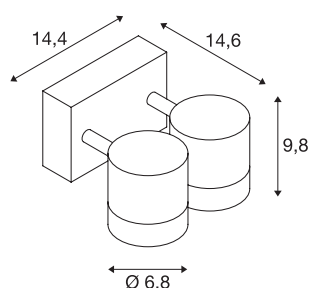

## MYRA WALL

outdoor wall and ceiling light, double-headed, QPAR-51, IP55, anthracite, max.100W

The wall and ceiling light of the MYRA series is made from painted aluminium and glass, which covers the lamp(s). The lamp heads can be rotated and swivelled. With protection class IP55, it is suitable for outdoor use. The electrical connection of the luminaire, which comes in various colours, is directly to the 230V mains supply. The MYRA series includes other floor stands, display fittings and can therefore be used universally.

## TECHNICAL DATA

Item no.	233095
Socket	GU10
Number of sockets	2
Tilt range	45 °
Horizontal rotation range	340 °
Rotating or tilting	rotary Bar and tiltable
IP Code	IP 55
Assembly	Surface
Assembly details	Ceiling,Wall
Primary nominal voltage	220-240V ~50/60Hz
Safety class	I
Wattage	50 W
Color	anthracite
Light outlet	direct
Width	14.6 cm
Height	9.8 cm
Depth	14.4 cm
Net weight	0.99 kg
Gross weight	1.226 kg
BIG WHITE Page	811