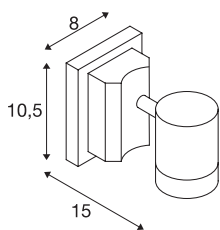

MYRA WALL

outdoor wall and ceiling light, single-headed, QPAR51, IP55, silver-grey, max. 50W

The wall and ceiling light of the MYRA series is made from painted aluminium and glass, which covers the lamp(s). The lamp heads can be rotated and swivelled. With protection class IP55, it is suitable for outdoor use. The electrical connection of the luminaire, which comes in various colours, is directly to the 230V mains supply. The MYRA series includes other floor stands, display fittings and can therefore be used universally.

TECHNICAL DATA

Item no.	233104
Socket	GU10
Number of sockets	1
Tilt range	45 °
Horizontal rotation range	340 °
Rotating or tilting	rotary Bar and tiltable
IP Code	IP 55
Impact resistance class	IK 02
Assembly	Surface
Assembly details	Ceiling,Wall
Primary nominal voltage	220-240V ~50/60Hz
Safety class	I
Wattage	50 W
Color	grey
Light outlet	direct
Width	8 cm
Height	10.5 cm
Depth	15 cm
Diameter	7 cm
Net weight	0.569 kg
Gross weight	0.642 kg
BIG WHITE Page	785