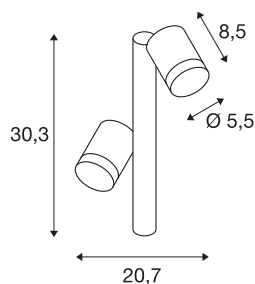

## HELIA

outdoor floor stand, double-headed, LED, 3000K, IP55, anthracite, 16W, optional spike luminaire

The puristic HELIA path light and floor stand is made of aluminium and fitted with one lamp head. The luminaire is fitted with two high-voltage, warm-white LEDs. The light, which comes in anthracite, is connected directly to the 230V mains supply. With protection class IP55, the floodlight is suitable for outdoor use. The lamps in the luminaire cannot be replaced. The HELIA series also contains pendants, wall lights and display floodlights as such it can be used universally.

## TECHNICAL DATA

Item no.	233285
Number of different light outlets	2
Rotating or tilting	rotary Bar and tiltable
IP Code	IP 55
Impact resistance class	IK 04
Assembly	Surface
Assembly details	Ground with Acc.
Primary nominal voltage	220-240V ~50/60Hz
Secondary power / voltage	500 mA
Safety class	I
Wattage	13 W
Minimum ambient temperature	-20 °C
Maximum ambient temperature	40 °C
Level of inrush current	4.5 A
Duration of inrush current	30 µs
Lumen	880 lm
Colour temperature	3000 Kelvin
Beam angle	35 °
Color	anthracite
CRI	80
LXXBXX data	L70B50
Service life	30000 h

Width	5.5 cm
Height	30.3 cm
Depth	20.7 cm
Net weight	1.07 kg
Gross weight	1.405 kg