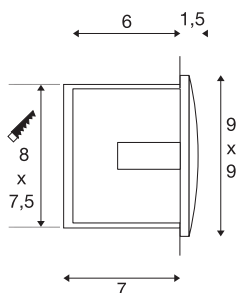

DOWNUNDER OUT LED S

outdoor recessed wall light, LED, 3000K, white

The DOWNUNDER OUT LED S recessed wall light is made of aluminium, and outfitted with high output SMD LEDs that produce downward directed, glare-free light emission. Thanks to its IP55 protection class, the luminaire is suitable for outdoor use. The luminaire is connected directly to the 230V mains supply. A mounting pot is included in the delivery for simple assembly.

TECHNICAL DATA

Item no.	233601
IP Code	IP 55
Assembly	Recessed
Assembly details	Wall
Primary nominal voltage	220-240V ~50/60Hz
Secondary power / voltage	300 mA
Safety class	I
Wattage	1.7 W
Minimum ambient temperature	-25 °C
Maximum ambient temperature	50 °C
Stroboscopic effect (SVM)	0.01
Lumen	65 lm
Colour temperature	3000 Kelvin
Color	white
CRI	80
LXXBXX data	L70B50
Service life	25000 h
Width	9 cm
Height	9 cm
Depth	5 cm
Net weight	0.257 kg
Gross weight	0.298 kg

Light Source

916595		Shape of cut-out	square
		Installation length	8 cm
		Installation width	7.5 cm
		Installation depth	7 cm
		BIG WHITE Page	823