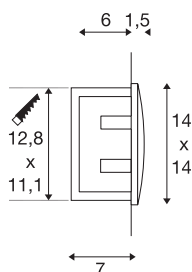

DOWNUNDER OUT LED L

outdoor recessed wall light, LED, 3000K, white

The DOWNUNDER OUT LED L recessed wall light is made of aluminium, and outfitted with high output SMD LEDs that produce downward directed, glare-free light emission. Thanks to its IP55 protection class, the luminaire is suitable for outdoor use. The luminaire is connected directly to the 230V mains supply. A mounting pot is included in the delivery for simple assembly.

TECHNICAL DATA

Item no.	233611
IP Code	IP 55
Assembly	Recessed
Assembly details	Wall
Primary nominal voltage	220-240V ~50/60Hz
Secondary power / voltage	300 mA
Safety class	I
Wattage	4 W
Minimum ambient temperature	-25 °C
Maximum ambient temperature	50 °C
Stroboscopic effect (SVM)	0
Lumen	155 lm
Colour temperature	3000 Kelvin
Color	white
CRI	80
LXXBXX data	L70B50
Service life	25000 h
Width	14 cm
Height	14 cm
Depth	5 cm
Net weight	0.493 kg
Gross weight	0.562 kg

Light Source

916417		Shape of cut-out	square
		Installation length	12.8 cm
		Installation width	11.1 cm
		Installation depth	7 cm