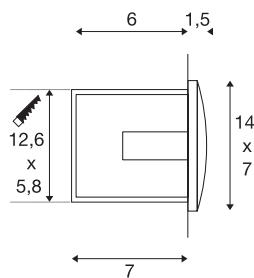

DOWNUNDER OUT LED M

outdoor recessed wall light, LED, 3000K, white

The DOWNUNDER OUT LED M recessed wall light is made of aluminium, and outfitted with high output SMD LEDs that produce downward directed, glare-free light emission. Thanks to its IP55 protection class, the luminaire is suitable for outdoor use. The luminaire is connected directly to the 230V mains supply. A mounting pot is included in the delivery for simple assembly.

TECHNICAL DATA

Item no.	233621
IP Code	IP 55
Assembly	Recessed
Assembly details	Wall
Primary nominal voltage	220-240V ~50/60Hz
Secondary power / voltage	300 mA
Safety class	I
Wattage	4 W
Minimum ambient temperature	-25 °C
Maximum ambient temperature	50 °C
Stroboscopic effect (SVM)	0
Lumen	155 lm
Colour temperature	3000 Kelvin
Color	white
CRI	80
LXXBXX data	L70B50
Service life	25000 h
Width	14 cm
Height	7 cm
Depth	5 cm
Net weight	0.324 kg
Gross weight	0.379 kg

Light Source

916417		Shape of cut-out	square
		Installation length	12.6 cm
		Installation width	5.8 cm
		Installation depth	7 cm
		BIG WHITE Page	823