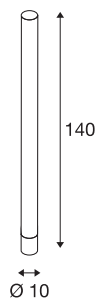

## LIGHT PIPE

pathway and floor stand, LED, 2700K, white, Ø/H 10/140 cm

In the LIGHT PIPE LED floor stand, the opal acrylic tube lighting surface is illuminated in warm-white by the LED module. With protection class IP55, it is suitable for outdoor use. For easy installation, an earth spike and an outdoor or indoor mounting plate are available as an option. This luminaire contains built-in dimmable LED lamps.

## TECHNICAL DATA

Item no.	234421
IP Code	IP 55
Impact resistance class	IK 02
Impact resistance	0.2 Joule
Assembly	Surface
Assembly details	Ceiling,Ground
Dimmable	Yes
Dimming technology	Leading edge
Primary nominal voltage	220-240V ~50/60Hz
Safety class	I
Wattage	11 W
Minimum ambient temperature	-20 °C
Maximum ambient temperature	60 °C
Stroboscopic effect (SVM)	0.29
Lumen	870 lm
Colour temperature	2700 Kelvin
Color	white
CRI	80
LXXBXX data	L70B50
Service life	20000 h
Height	140 cm
Diameter	10 cm

## Light Source

---

<b>Net weight</b>	1.981 kg
<b>Gross weight</b>	2.301 kg