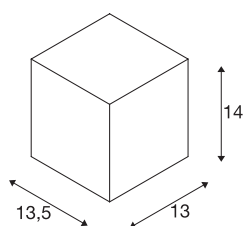

BIG THEO WALL

outdoor wall light, Flood down, LED, 3000K, white, W/H/D 13/14/13.5 cm

The BIG THEO WALL LED is made of aluminium and glass. Thanks to the position of the built-in sockets, the installed luminaire produces a wide radiating cone of light. It is suitable for use outdoors thanks to its IP44 protection class. Thanks to the built-in LED driver, the electrical connection of the luminaire, which comes in several colour versions, is made directly to the 230V mains supply. In addition, the BIG THEO series includes wall and ceiling lights and is therefore universally deployable. This luminaire includes built-in LED lamps.

TECHNICAL DATA

Item no.	234521
Number of different light outlets	1
IP Code	IP 44
Impact resistance class	IK 02
Impact resistance	0,20000000000000001 Joule
Assembly	Surface
Assembly details	Wall
Primary nominal voltage	100-277V ~50/60Hz
Secondary power / voltage	500 mA
Safety class	I
Wattage	21 W
Beam angle	24 °
Color	white
CRI	90
LXXBXX data	L70B50
Service life	30000 h
Light distribution	rotational symmetric
Light outlet	direct
Width	13 cm
Height	14 cm
Depth	13.5 cm
Net weight	1.3 kg

Gross weight	1.437 kg
--------------	----------